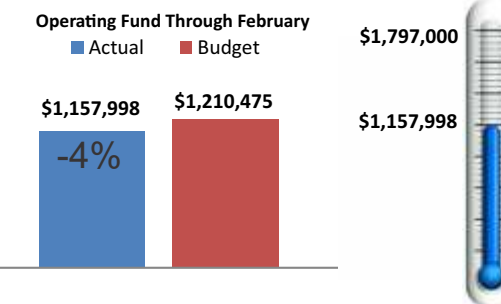

DID YOU KNOW...

Your IRA may make the very best gift to Trinity Lutheran Church!

- Donors 70 1/2 or older can gift up to \$100,000 of their IRAs to charity!
- Counts for RMD (Required Minimum Distribution)
- Free from Federal Income Tax

July- Feb Total Results		
	Budget	Actual
Total Revenue	\$ 3,094,210	\$ 2,873,164
Total Expenses	3,029,608	2,901,566
Mortgage Principal Payment	153,191	153,191
Gain (Loss)	(88,589)	(181,593)

TRADITIONAL SERVICE