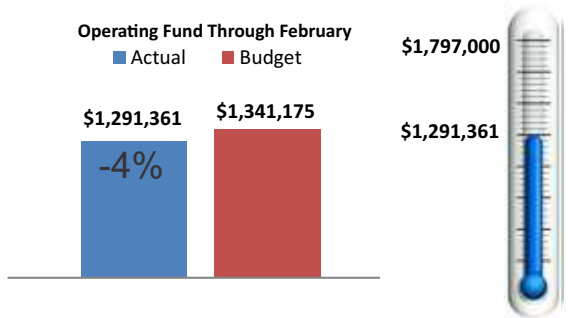

2018 Annual Flower Sale

Presented by: Music and Arts Ministry
Shop for your favorite flowers
Begonias, Petunias, Impatiens, Geranium, Dahlias, Tomatoes, and others.

Orders DUE TUESDAY, May 8th by 9 a.m.

Flower Pick-up will begin Thursday May 17 after 12 p.m.

Forms are available at the Lobby

Generous Gifting
04/10/2018 - 04/16/2018

Attendance	778
Operating Fund	22,888.76
Building Fund	2,183.00
Debt Reduction	1,498.00
Missions	1,722.00
Imagine Capital Campaign	16,861.00
All Other Contributions	3,361.43