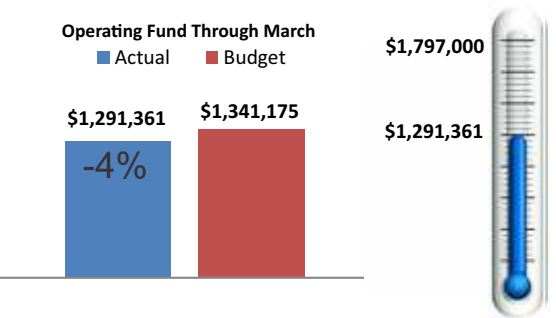

DID YOU KNOW...

Your IRA may make the very best gift to Trinity Lutheran Church!

- Donors 70 1/2 or older can gift up to \$100,000 of their IRAs to charity!
- Counts for RMD (Required Minimum Distribution)
- Free from Federal Income Tax

Contact: Ray Pagels
 Christian Gift Planning Counselor
 224-387-3857

Generous Gifting
 04/24/2018 - 04/30/2018

Attendance	731
Operating Fund	25,650.28
Building Fund	1,906.69
Debt Reduction	1,270.00
Missions	2,204.00
Imagine Capital Campaign	2,938.00
All Other Contributions	3,816.80